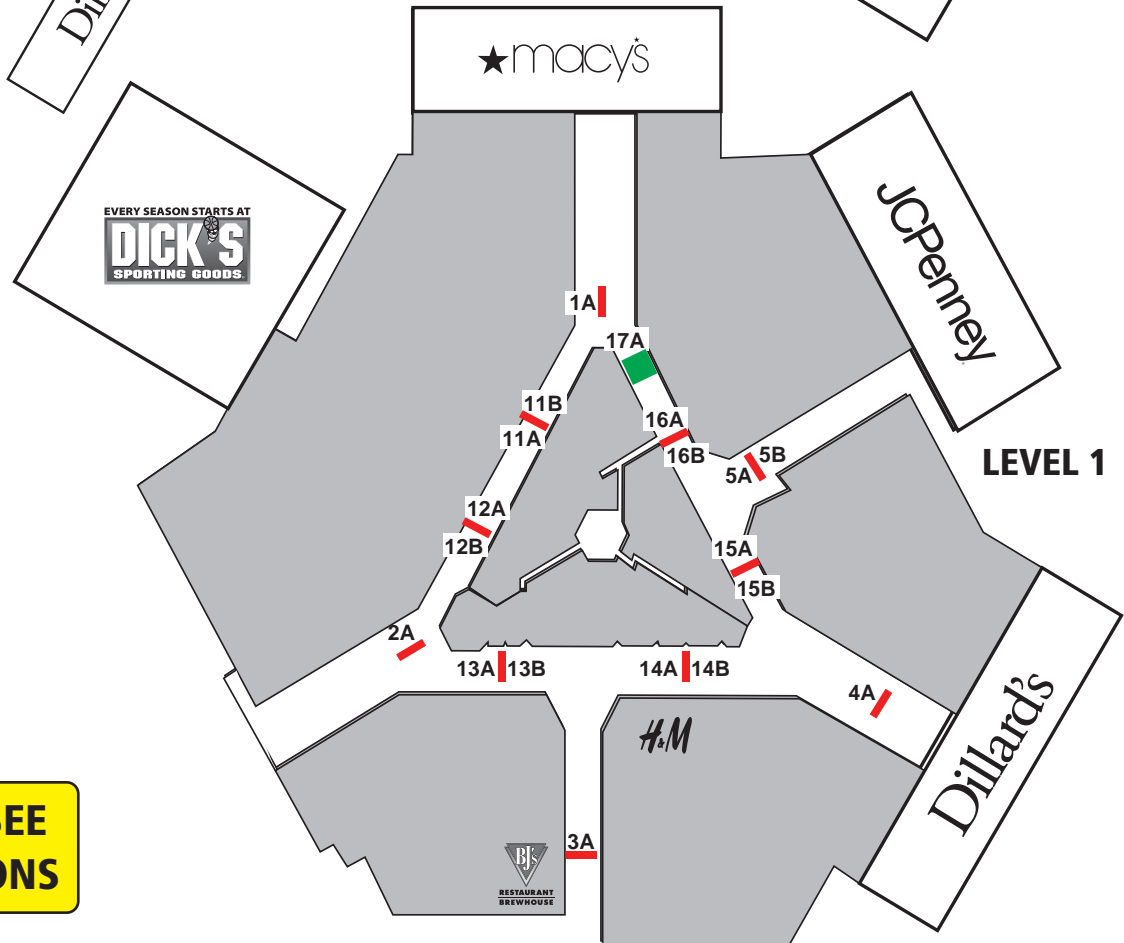

Choose the location(s)
where you would like
your ad to appear!

LEVEL 3

LEVEL 2

LEVEL 1

- Blade Display Unit
- Vending Unit

SCROLL DOWN TO SEE
PHOTOS OF LOCATIONS

TOWN EAST MALL PANEL LOCATIONS

TOWN EAST MALL PANEL LOCATIONS

6A

7A

8A

9A

10A

10B

TOWN EAST MALL PANEL LOCATIONS

TOWN EAST MALL PANEL LOCATIONS

TOWN EAST MALL PANEL LOCATIONS